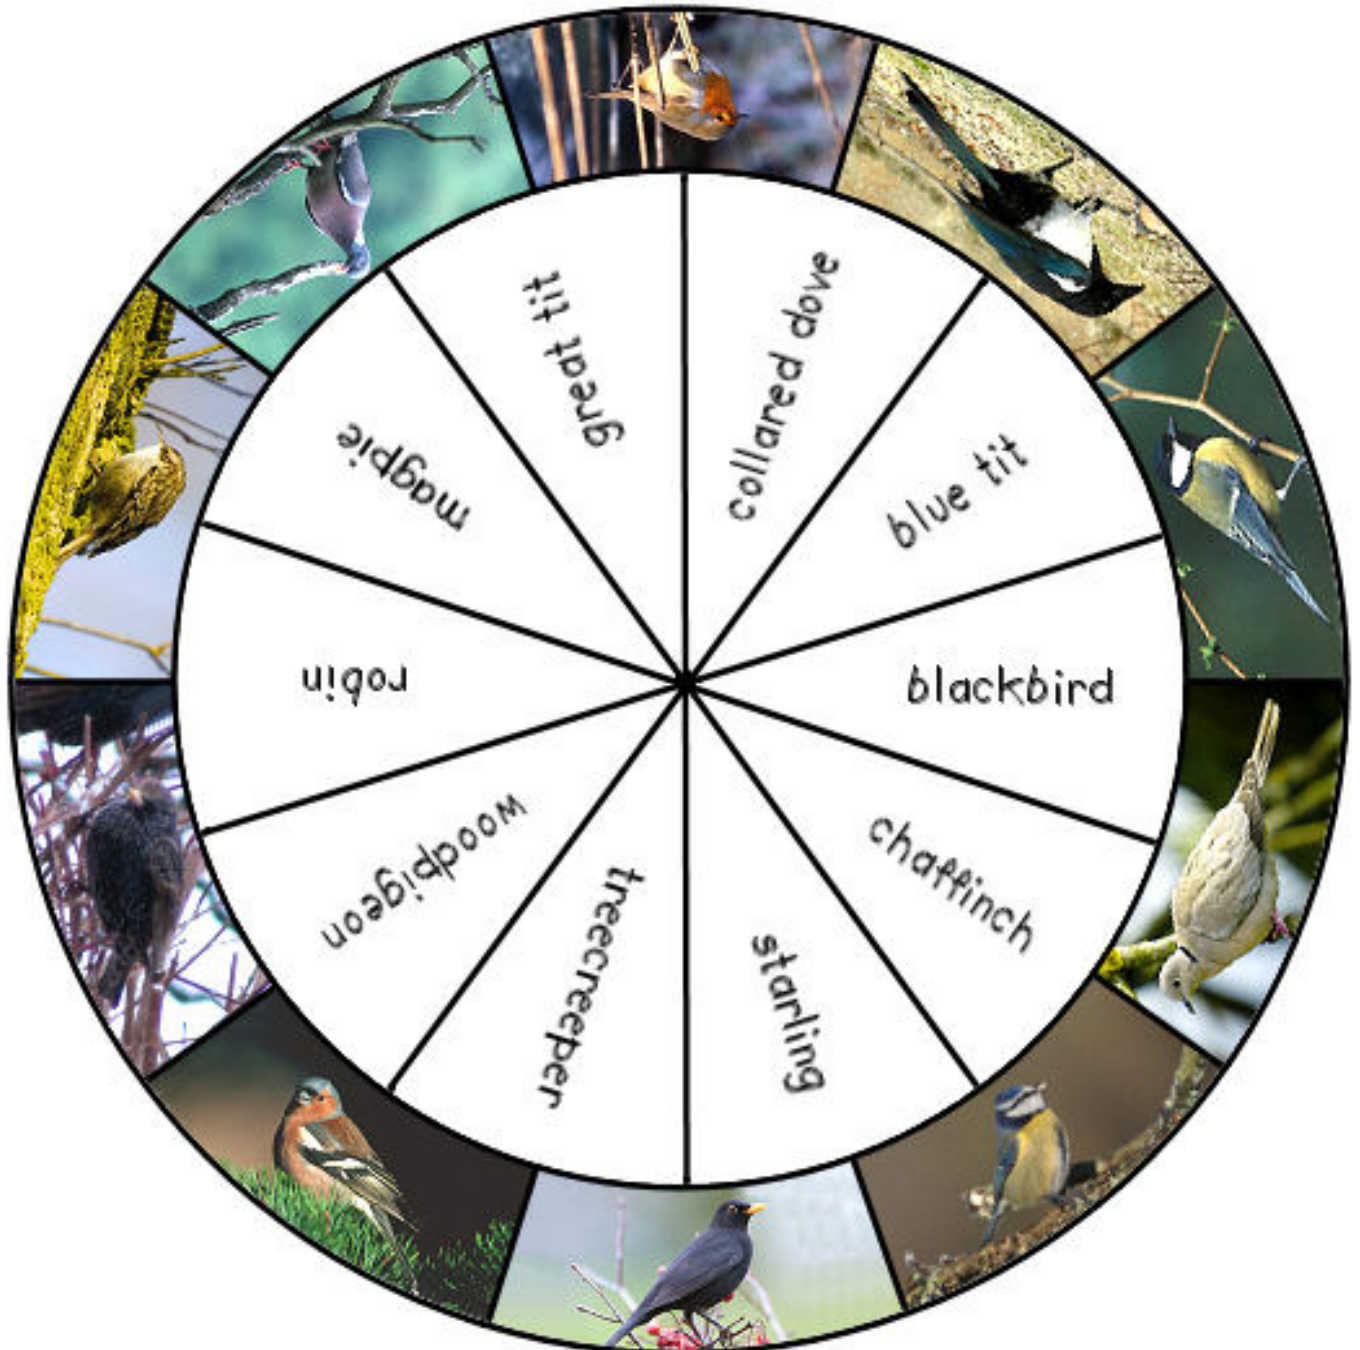

Bird idial

Cut around the outside of the disc to make the bottom of your idial

learning through the seasons

www.naturedetectives.org.uk
run by the Woodland Trust (charity 294344) Autumn Park, Grantham NG31 6LL 0800 026 9660

Cut around the *outside* of this disc to make the cover for your **idial**
(don't forget to cut into the bottom segment – this bit shows the answers)